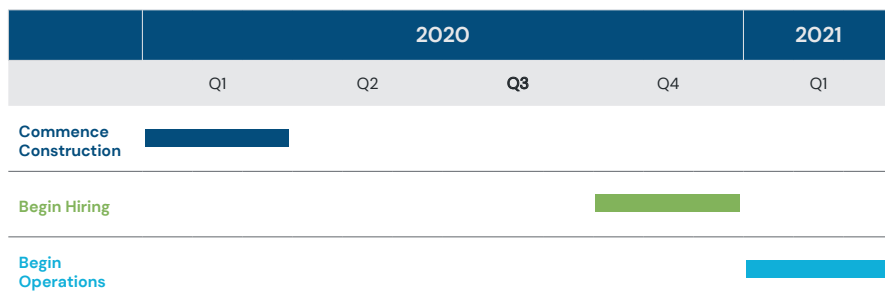

### Respected Neighbors

WSP partners have a long track record of [community engagement](#) and are committed to working with city leaders and residents to become a [valued member](#) of the Cass County community.

## Investing to Create Meaningful Economic and Community Benefits

The Waelz Sustainable Products facility will be an economic and jobs **engine** for the Cass County area:

Phase 1		<b>90+ Direct Jobs</b>	<h3 style="margin: 0;">Benefits</h3> <p style="margin: 0;"><b>Economic Growth</b></p> <ul style="list-style-type: none"> <li>Tax revenue: contributes to both Cass County and Indiana.</li> </ul> <p style="margin: 0;"><b>Community Engagement</b></p> <ul style="list-style-type: none"> <li>Charitable contributions</li> <li>Philanthropic support</li> <li>Educational programs</li> </ul>
<p style="font-size: 24px; color: #4CAF50;"><b>\$75MM</b></p> <p style="color: #4CAF50;">Investment</p>	<p style="font-size: 24px; color: #4CAF50;"><b>60+</b></p> <p style="color: #4CAF50;">Employees</p>	<p><b>Good Pay</b></p> <ul style="list-style-type: none"> <li>Avg. salary \$49K</li> </ul> <p><b>Strong Benefits</b></p> <ul style="list-style-type: none"> <li>401K</li> <li>Profit Sharing</li> <li>Incentivized Bonus Plan</li> </ul>	
Phase 2		<b>Additional Indirect Jobs</b>	
<p style="font-size: 24px; color: #4CAF50;"><b>\$35MM</b></p> <p style="color: #4CAF50;">Investment</p>	<p style="font-size: 24px; color: #4CAF50;"><b>30+</b></p> <p style="color: #4CAF50;">Employees</p>	<ul style="list-style-type: none"> <li>Construction</li> <li>Engineers</li> <li>IT Support</li> <li>Logistical support</li> <li>Railroad and utility service providers</li> <li>Hospitality</li> <li>Financial services</li> </ul>	

### Process Timeline